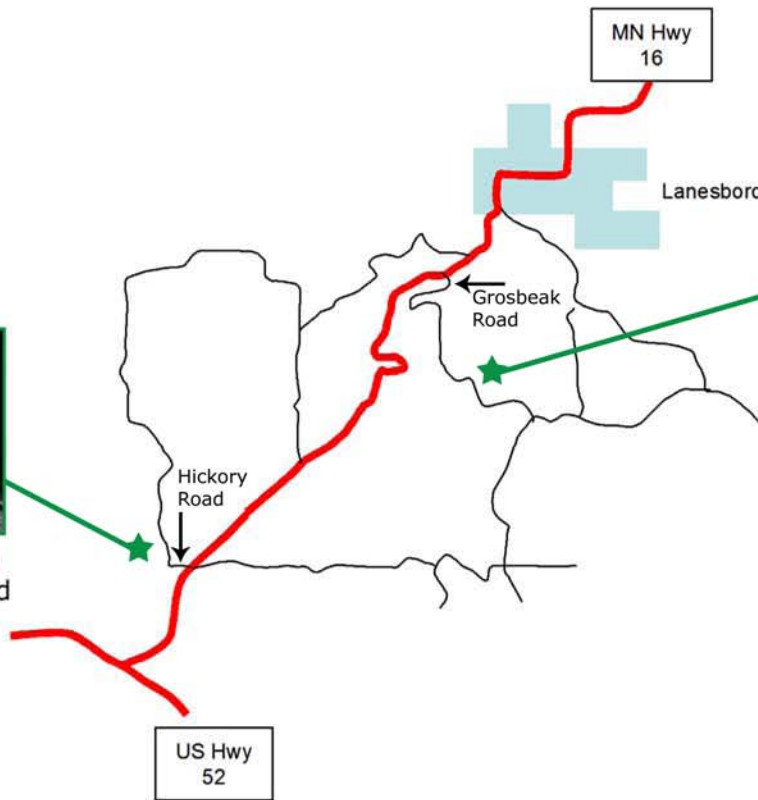

Fillmore House
705 Fillmore Ave S

To
Inn at Sacred Clay
(3.1 miles)

Berwood Inn
(5.2 miles)

detailed map on back

Berwood Inn
22139 Hickory Rd

MN Hwy
16

Lanesboro

Grosbeak
Road

Hickory
Road

US Hwy
52

Inn at Sacred Clay
23234 Grosbeak Rd