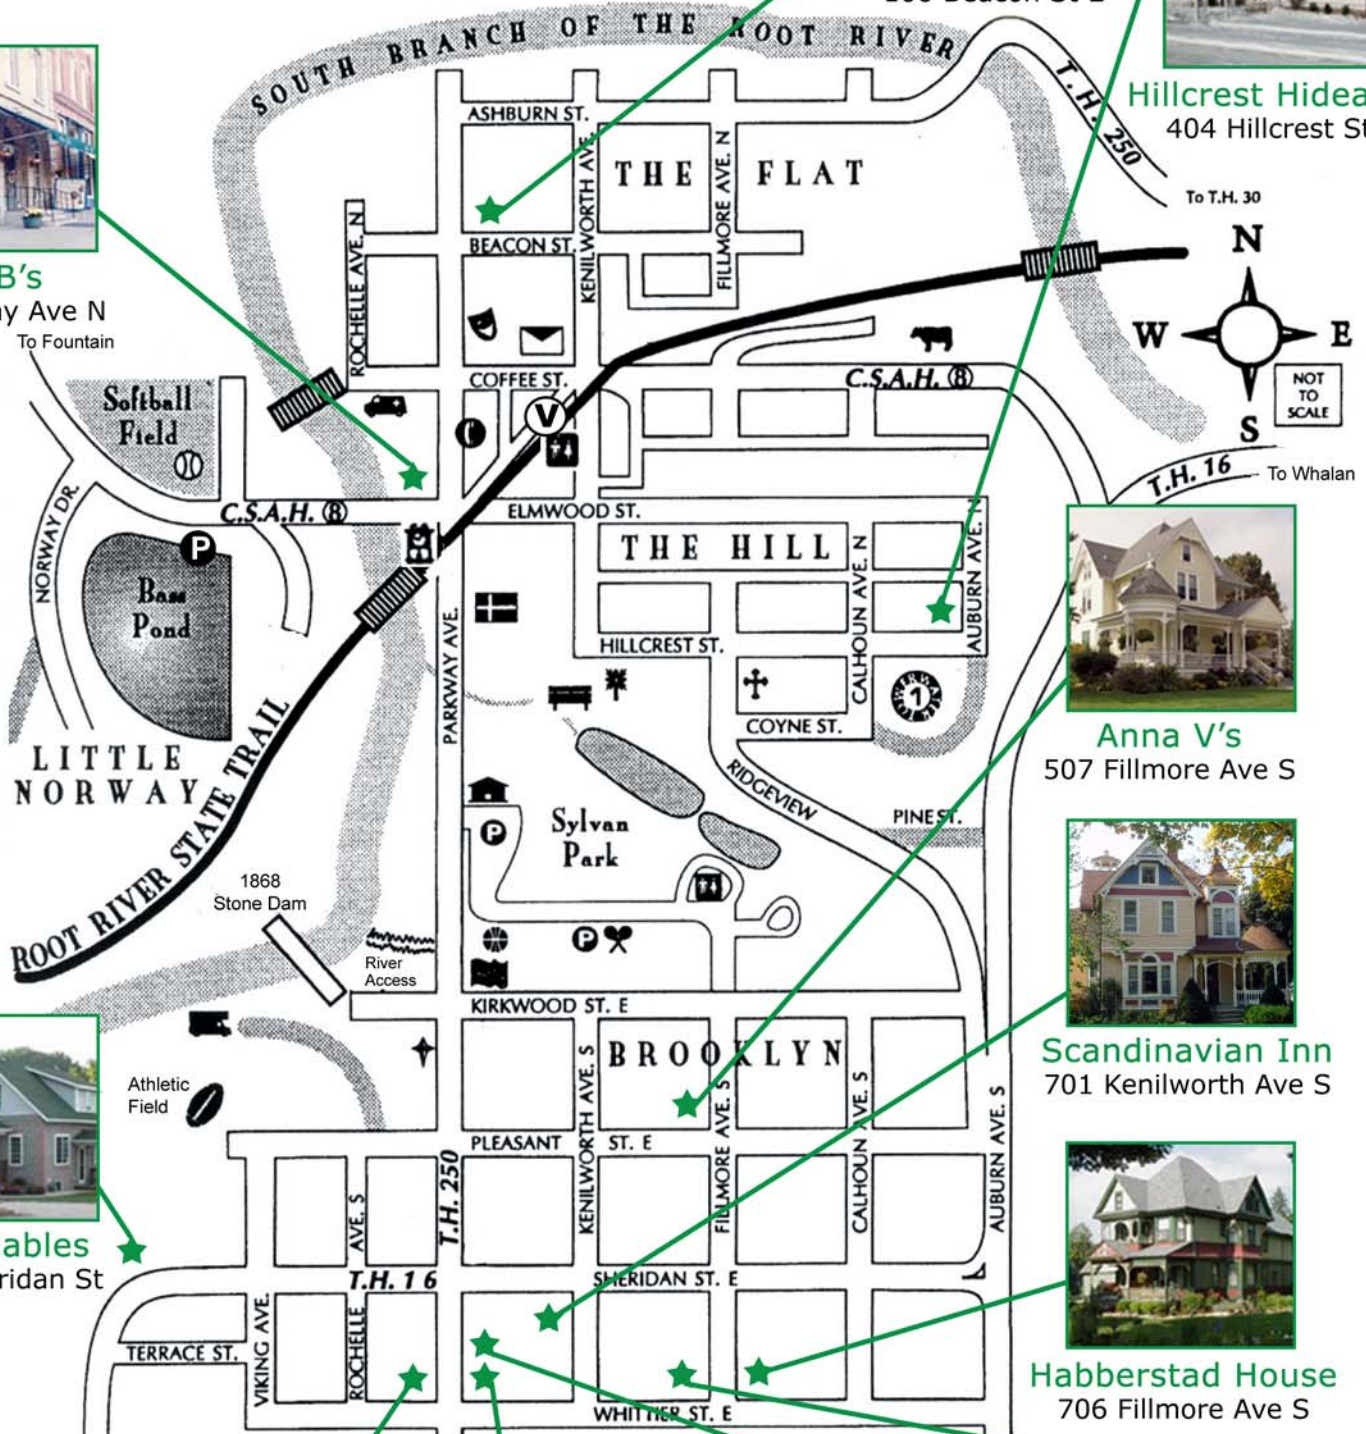

Lanesboro Inn Christmas Tour

Self-guided Tour Map

Historic Lanesboro, Minnesota

800-944-2670, www.lanesboro.com

Stone Mill Suites
100 Beacon St E

Hillcrest Hideaway
404 Hillcrest St E

Mrs. B's
101 Parkway Ave N
To Fountain

Anna V's
507 Fillmore Ave S

Scandinavian Inn
701 Kenilworth Ave S

Habberstad House
706 Fillmore Ave S

Green Gables
303 W Sheridan St

Victorian House
709 Parkway Ave S

Scanlan House
708 Parkway Ave S

1898 Inn
706 Parkway Ave S

Fillmore House
705 Fillmore Ave S

To
Inn at Sacred Clay
(3.1 miles)

Berwood Inn
(5.2 miles)

detailed map on back

Berwood Inn
22139 Hickory Rd

MN Hwy
16

Lanesboro

Grosbeak
Road

Hickory
Road

US Hwy
52

Inn at Sacred Clay
23234 Grosbeak Rd